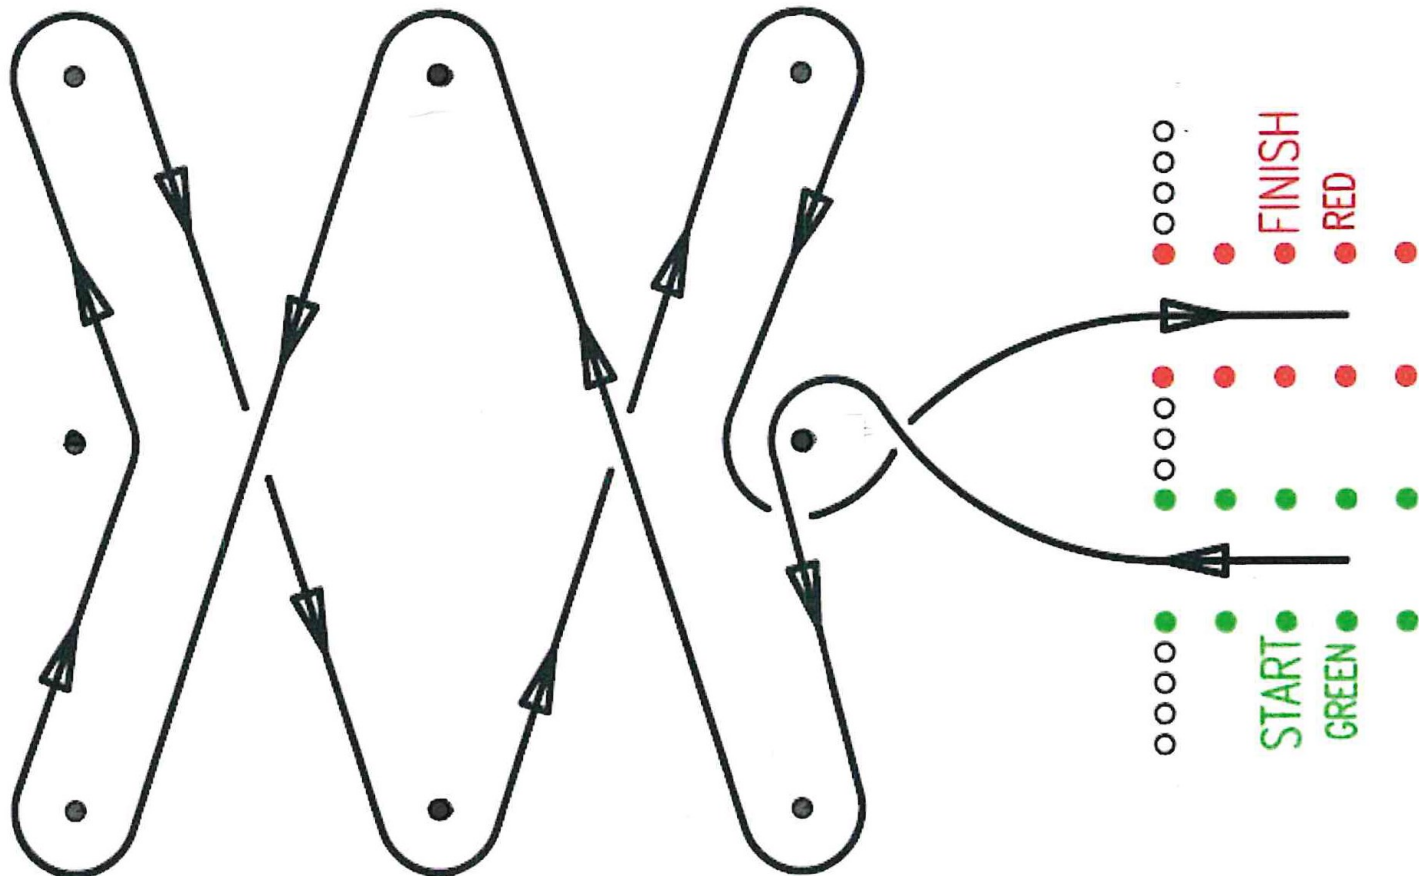

3V 2023

Event Type	Auto Test
Location	Winton—Skidpan
Distance	200m
Vehicles Per Run	1
Time Starts	Vehicle Crosses Start (Standing start)
Time Stops	Vehicle Crosses Finish (Garage stop)

Accordian 1 & 2

Driver & Navigator

Helmets Mandatory

3/06

&

3/07

\*Not to scale

\*All cones live

**3V 2023**

Event Type	Auto Test
Location	Winton—Skidpan
Distance	200m
Vehicles Per Run	1
Time Starts	Vehicle Crosses Start (Standing start)
Time Stops	Vehicle Crosses Finish (Garage stop)