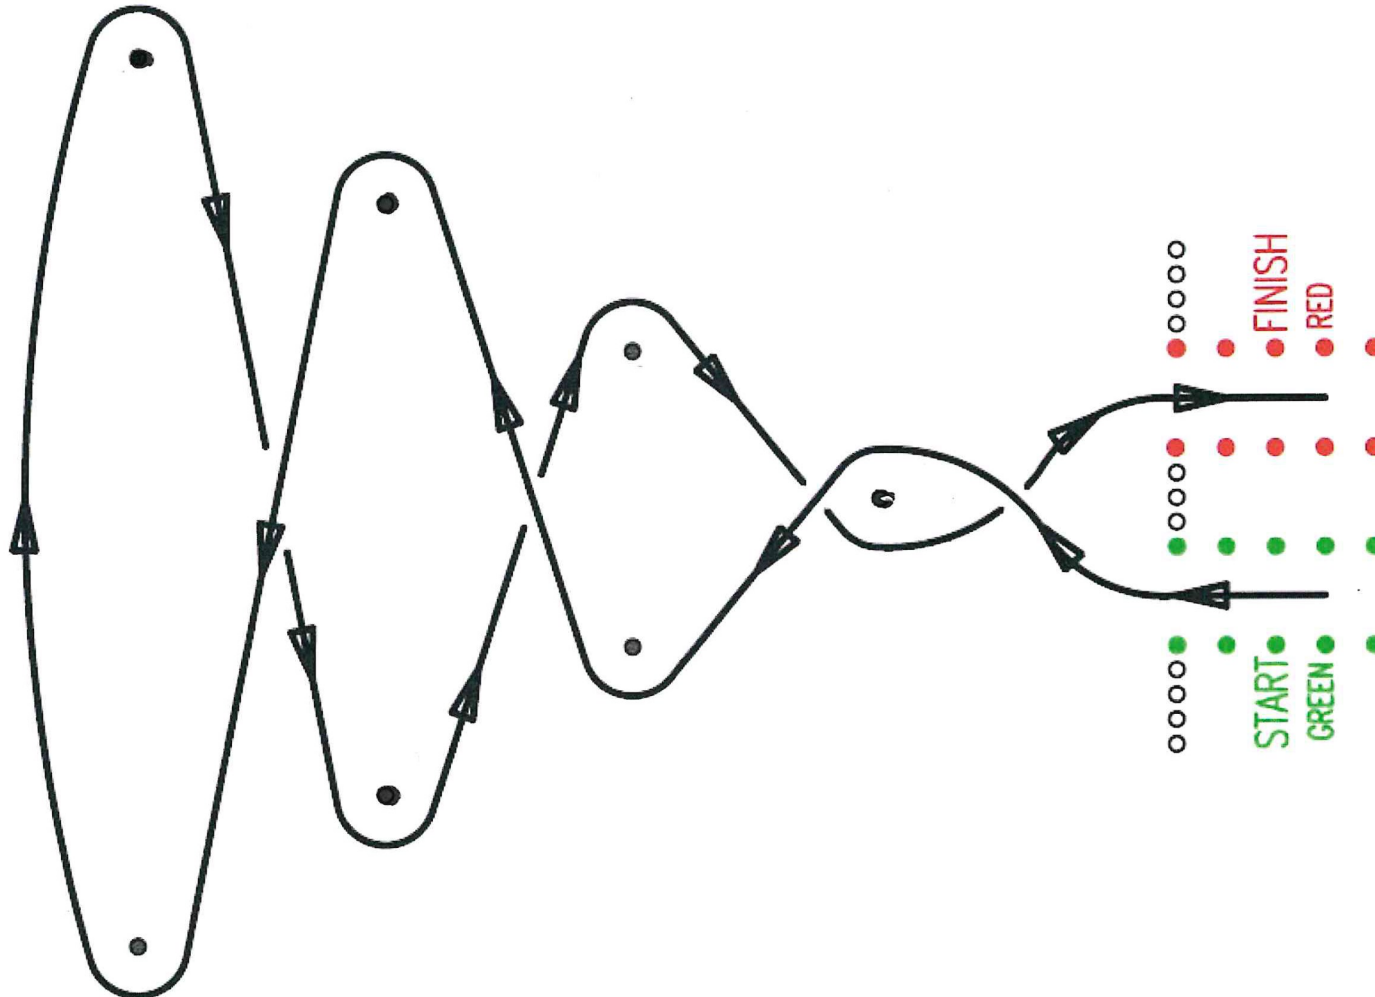

Twister 1 & 2

Driver & Navigator

Helmets Mandatory

3/03

&

3/04

\*Not to scale

\*All cones live

3V 2023

Event Type	Auto Test
Location	Winton—Skidpan
Distance	200m
Vehicles Per Run	1
Time Starts	Vehicle Crosses Start (Standing start)
Time Stops	Vehicle Crosses Finish (Garage stop)

Accordian 1 & 2

Driver & Navigator

Helmets Mandatory

3/06

&

3/07

\*Not to scale

\*All cones live

**3V 2023**

Event Type	Auto Test
Location	Winton—Skidpan
Distance	200m
Vehicles Per Run	1
Time Starts	Vehicle Crosses Start (Standing start)
Time Stops	Vehicle Crosses Finish (Garage stop)