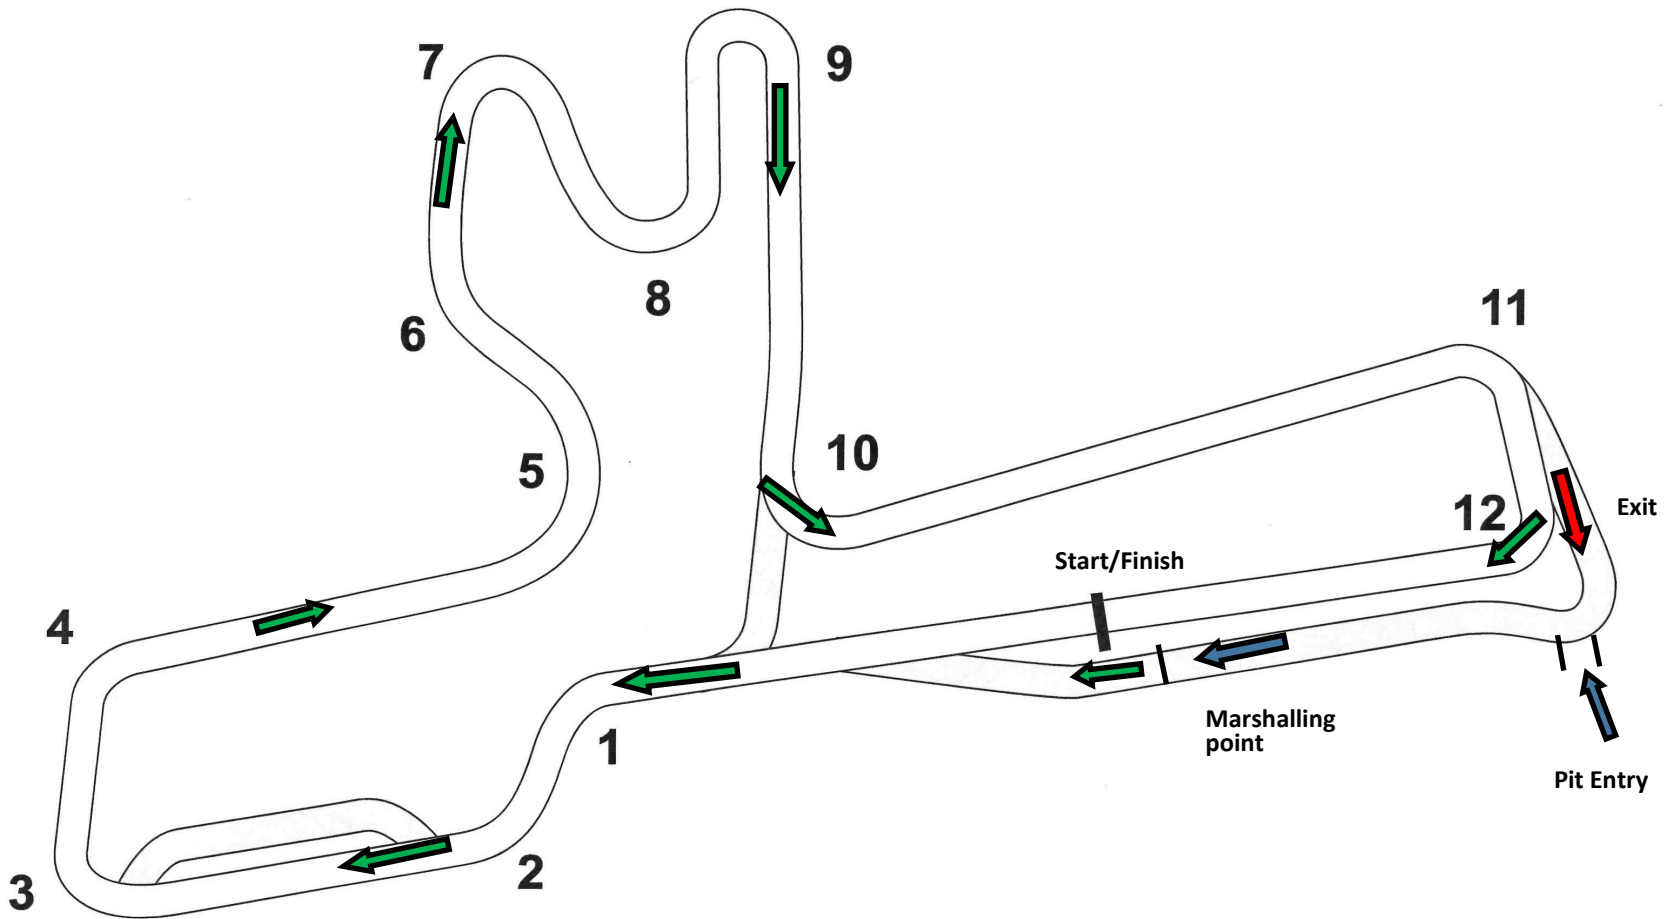

**3V 2023**

Event Type	Sprint—3 laps
Location	Winton
Distance	3000m x 3
Vehicles Per Run	4 (Staggered)
Time Starts	Vehicle Crosses Start (flying)
Time Stops	Vehicle Crosses Finish (flying)

Winton Long 1, 2 & 3
Driver Only
Helmets Mandatory

3/02 & 3/05 & 3/09
--------------------------------

\*Not to scale

\*All cones live

3V 2023

Event Type	Auto Test
Location	Winton—Skidpan
Distance	200m
Vehicles Per Run	1
Time Starts	Vehicle Crosses Start (Standing start)
Time Stops	Vehicle Crosses Finish (Garage stop)

3V 2023

Event Type	Auto Test
Location	Winton—Skidpan
Distance	200m
Vehicles Per Run	1
Time Starts	Vehicle Crosses Start (Standing start)
Time Stops	Vehicle Crosses Finish (Garage stop)

Accordian 1 & 2

Driver & Navigator

Helmets Mandatory

3/06

&

3/07

\*Not to scale

\*All cones live

**3V 2023**

Event Type	Auto Test
Location	Winton—Skidpan
Distance	200m
Vehicles Per Run	1
Time Starts	Vehicle Crosses Start (Standing start)
Time Stops	Vehicle Crosses Finish (Garage stop)