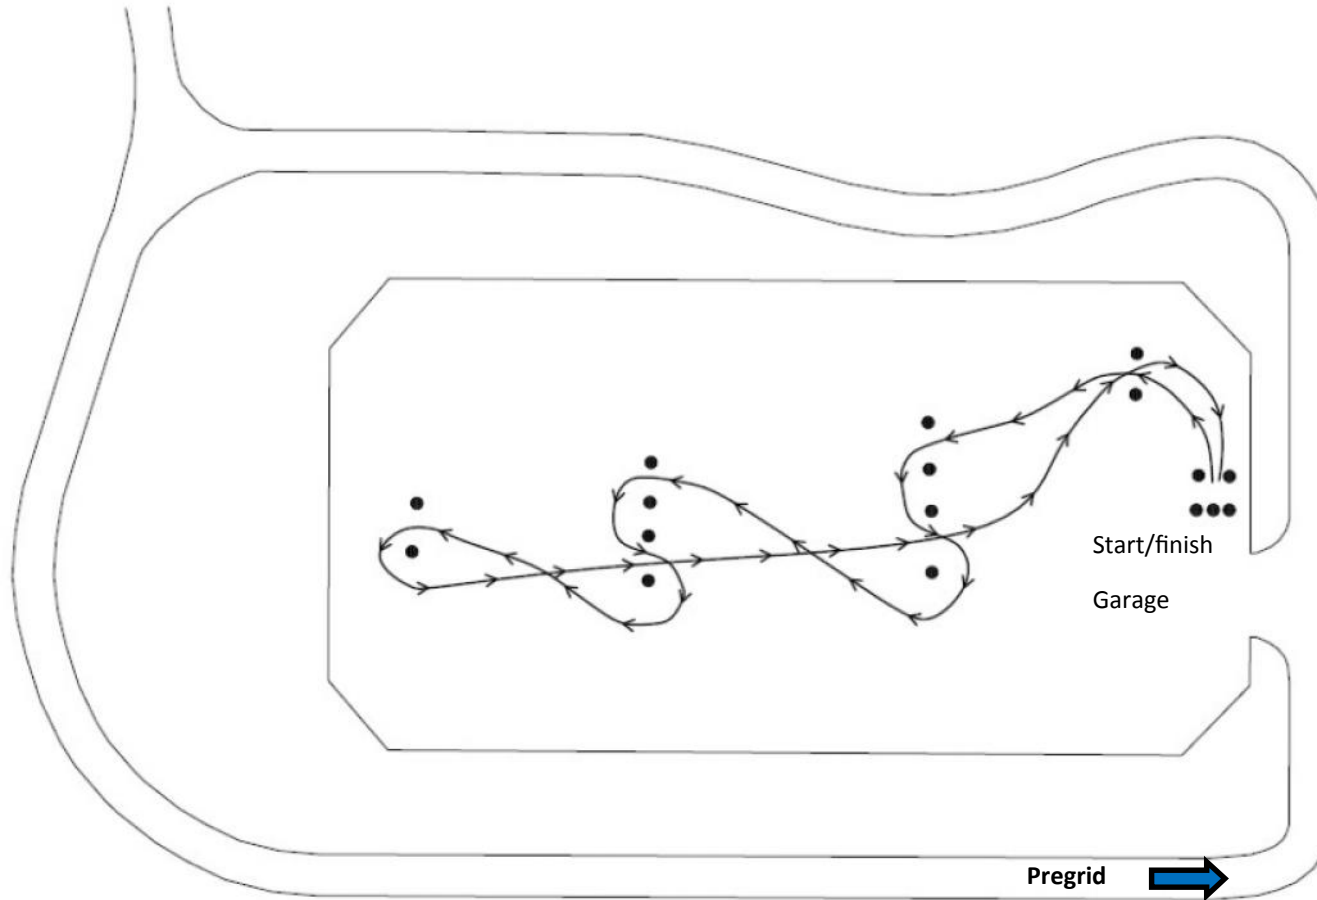

**TDC 2021**

<b>Event Type</b>	Auto Test
<b>Location</b>	DECA—Shepparton—Canteen Area
<b>Distance</b>	750m
<b>Vehicles Per Run</b>	1
<b>Time Starts</b>	Vehicle Crosses Start (Standing start)
<b>Time Stops</b>	Vehicle Crosses Finish (Garage stop)

**Dougies Dash**

**Driver & Navigator**

**Helmets Mandatory**

**1/03**

**&**

**1/05**

**\*Not to scale \*All cones live**

**TDC 2021**

<b>Event Type</b>	Auto Test
<b>Location</b>	DECA—Shepparton—Skidpan
<b>Distance</b>	400m
<b>Vehicles Per Run</b>	1
<b>Time Starts</b>	Vehicle Crosses Start (Standing start)
<b>Time Stops</b>	Vehicle Crosses Finish (Garage stop)

**Rowans Revenge**

**Driver & Navigator**

**Helmets Mandatory**

**1/07**

\*Not to scale

\*All cones live

**TDC 2021**

Event Type	Auto Test
Location	DECA—Shepparton—Back track
Distance	750m
Vehicles Per Run	1
Time Starts	Vehicle Crosses Start (Standing start)
Time Stops	Vehicle Crosses Finish (Garage stop)