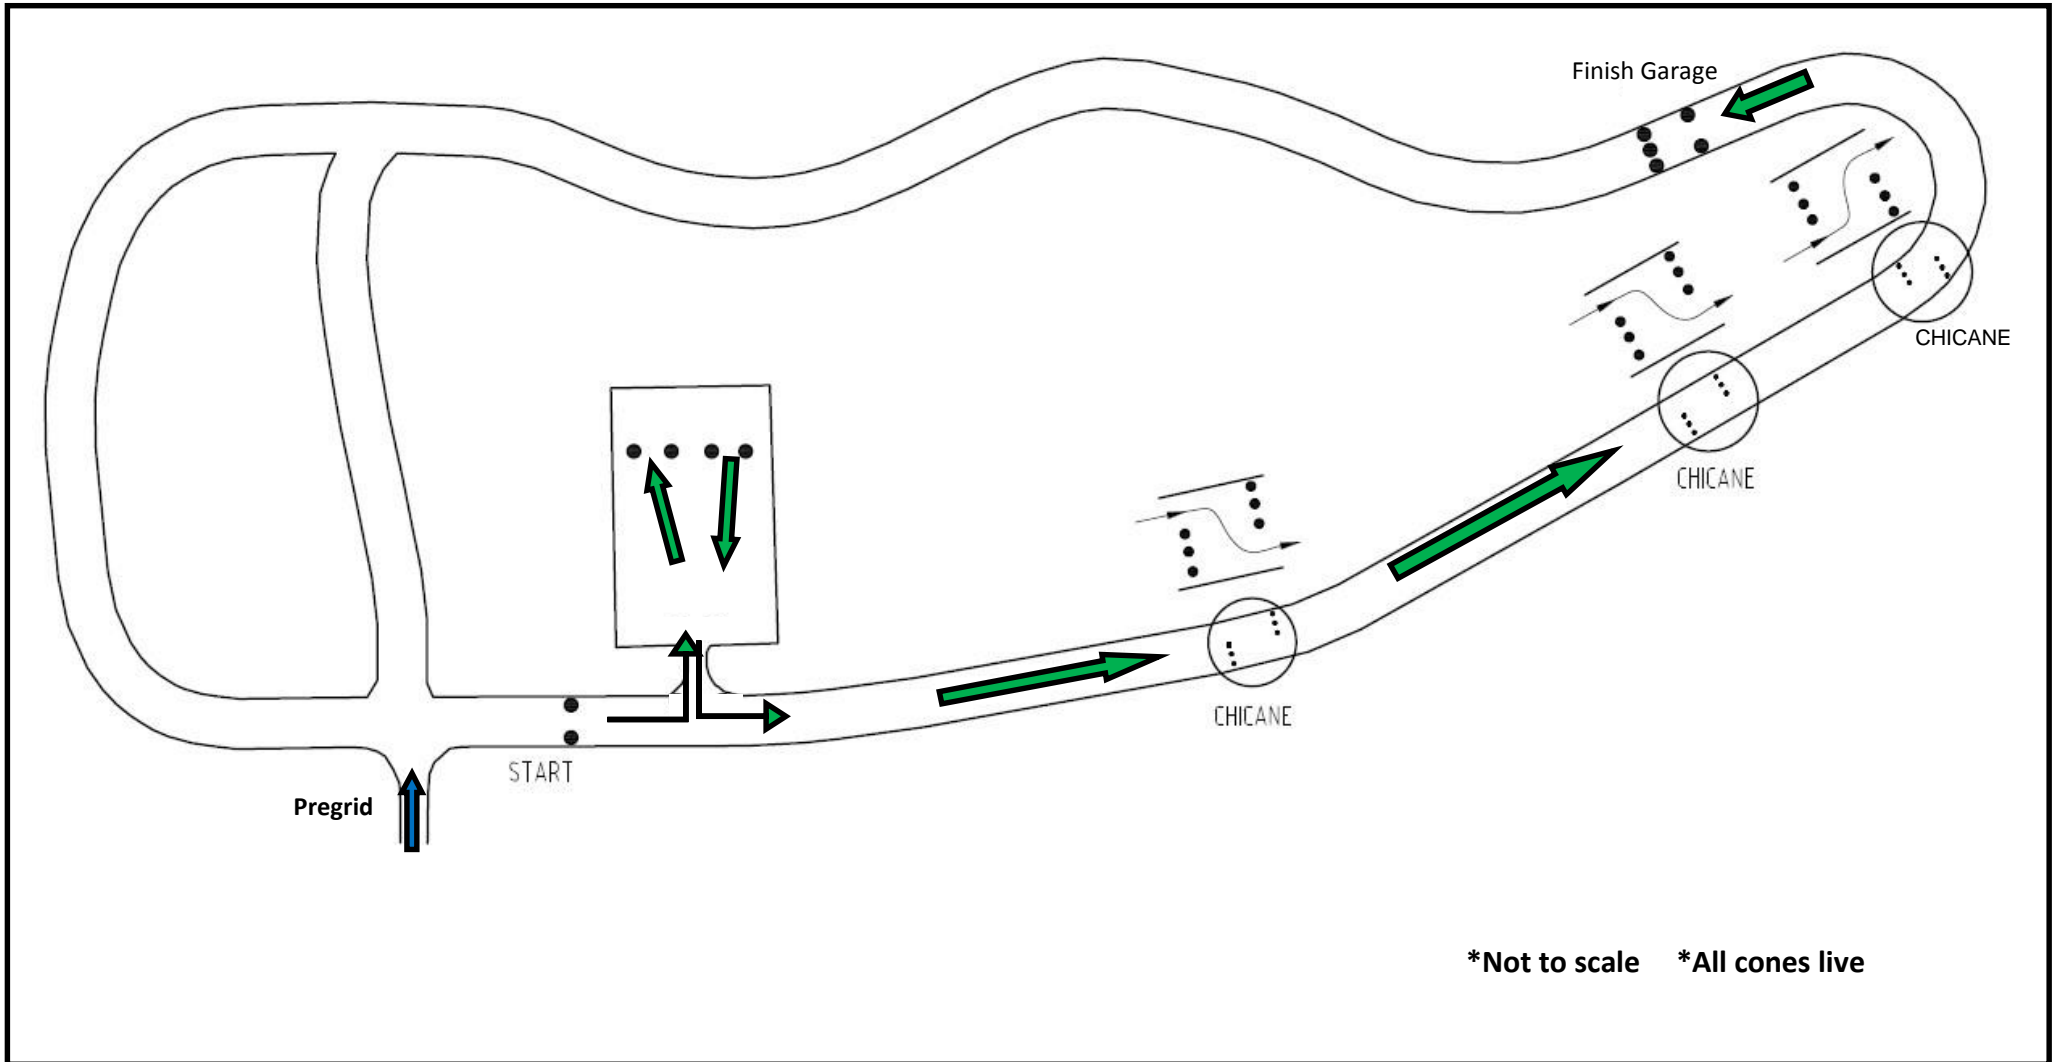

**TDC 2021**

<b>Event Type</b>	Auto Test
<b>Location</b>	DECA—Shepparton—Canteen Area
<b>Distance</b>	750m
<b>Vehicles Per Run</b>	1
<b>Time Starts</b>	Vehicle Crosses Start (Standing start)
<b>Time Stops</b>	Vehicle Crosses Finish (Garage stop)

**Dougies Dash**

**Driver & Navigator**

**Helmets Mandatory**

**1/03**

**&**

**1/05**

**\*Not to scale \*All cones live**

**TDC 2021**

<b>Event Type</b>	Auto Test
<b>Location</b>	DECA—Shepparton—Skidpan
<b>Distance</b>	400m
<b>Vehicles Per Run</b>	1
<b>Time Starts</b>	Vehicle Crosses Start (Standing start)
<b>Time Stops</b>	Vehicle Crosses Finish (Garage stop)

**Rowans Revenge**

**Driver & Navigator**

**Helmets Mandatory**

**1/07**

\*Not to scale

\*All cones live

**TDC 2021**

Event Type	Auto Test
Location	DECA—Shepparton—Back track
Distance	750m
Vehicles Per Run	1
Time Starts	Vehicle Crosses Start (Standing start)
Time Stops	Vehicle Crosses Finish (Garage stop)