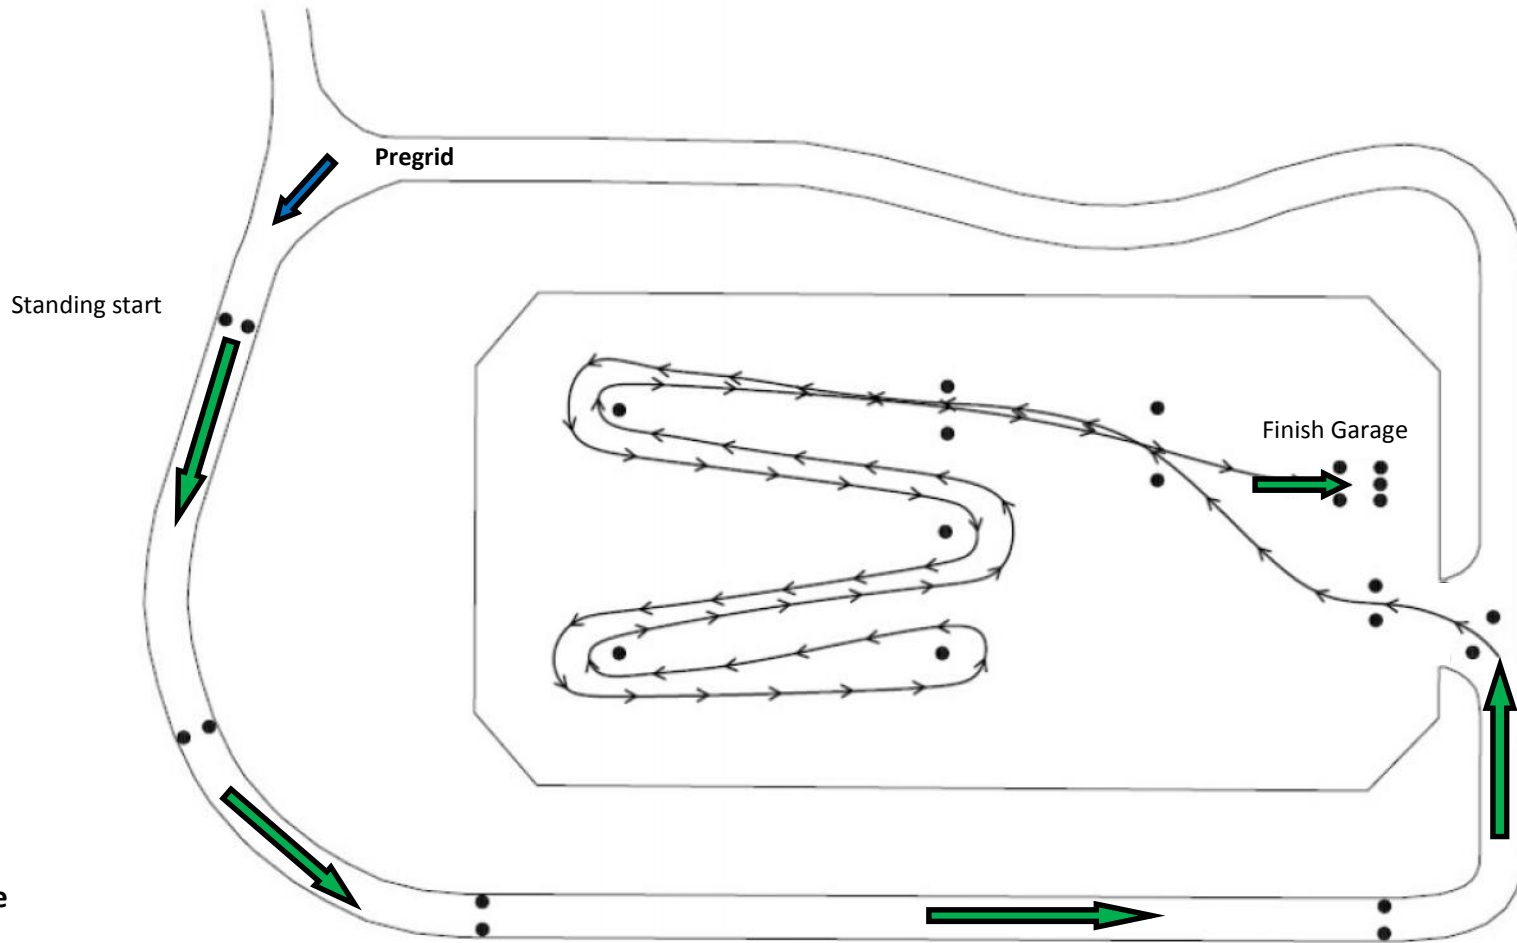

**Big M 1 & Big M 2**

**Driver & Navigator**

**Helmets Mandatory**

**1/02**

**&**

**1/04**

\*Not to scale

\*All cones live

**TDC 2021**

<b>Event Type</b>	Auto Test
<b>Location</b>	DECA—Shepparton—Canteen Area
<b>Distance</b>	750m
<b>Vehicles Per Run</b>	1
<b>Time Starts</b>	Vehicle Crosses Start (Standing start)
<b>Time Stops</b>	Vehicle Crosses Finish (Garage stop)

<b>Event Type</b>	Auto Test
<b>Location</b>	DECA—Shepparton—Skidpan
<b>Distance</b>	400m
<b>Vehicles Per Run</b>	1
<b>Time Starts</b>	Vehicle Crosses Start (Standing start)
<b>Time Stops</b>	Vehicle Crosses Finish (Garage stop)

**Rowans Revenge**

**Driver & Navigator**

**Helmets Mandatory**

**1/07**

\*Not to scale

\*All cones live

**TDC 2021**

Event Type	Auto Test
Location	DECA—Shepparton—Back track
Distance	750m
Vehicles Per Run	1
Time Starts	Vehicle Crosses Start (Standing start)
Time Stops	Vehicle Crosses Finish (Garage stop)